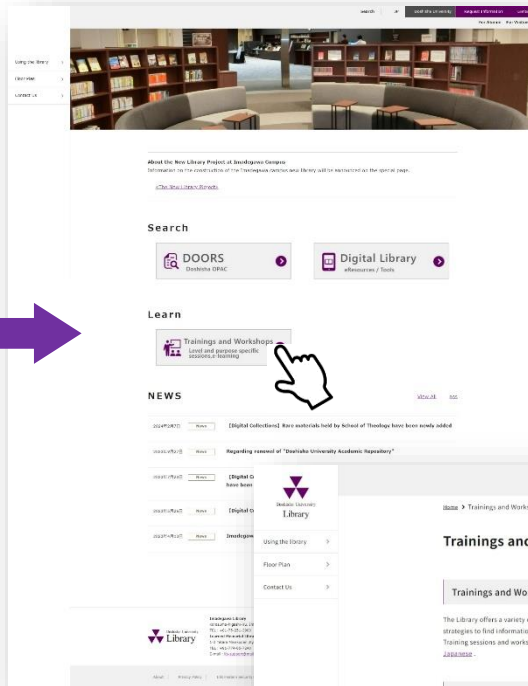

How to use the Library - e-learning -

Doshisha University Library <https://library.doshisha.ac.jp/library/>

① Choose English

② Click!

③ Click!! & Log in

④ Click!

⑤ Choose English

You can access here not only on-campus but also on off-campus by PC or mobile devices !