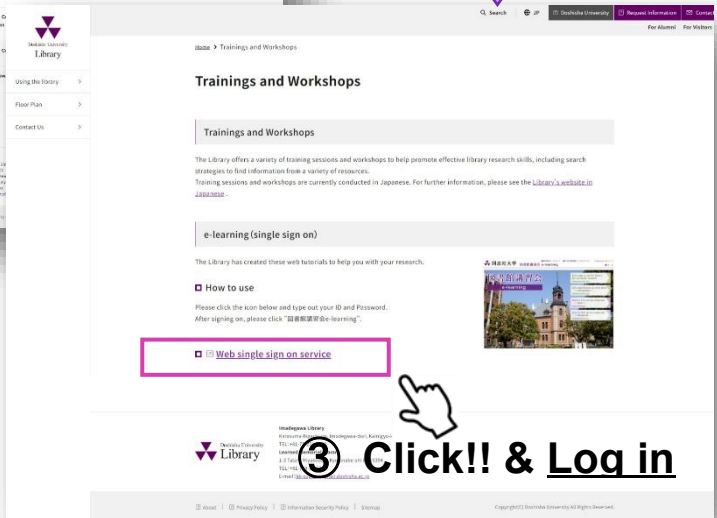

How to use the Library - e-learning -

Doshisha University Library <https://library.doshisha.ac.jp/library/>

① Choose English

② Click!

③ Click!! & Log in

④ Click!

⑤ Choose English

You can access here not only on-campus but also on off-campus by PC or mobile devices !