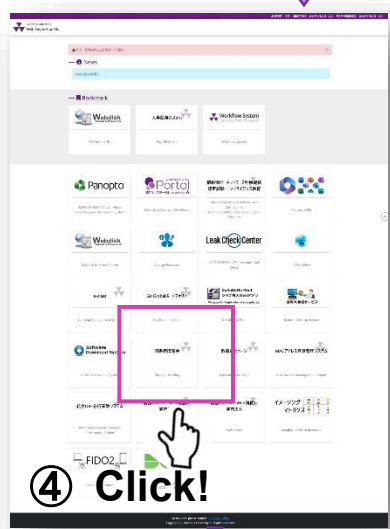

How to use the Library - e-learning -

Doshisha University Library <https://library.doshisha.ac.jp/library/>

① Choose English

② Click!

③ Click!! & Log in

④ Click!

⑤ Choose English

You can access here not only on-campus but also on off-campus by PC or mobile devices !